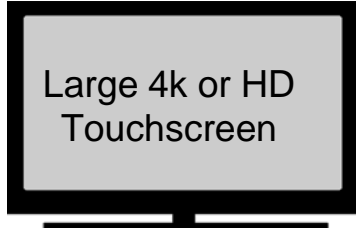

Dual Screen Mode

Globe appears on both screens, navigation only appears on smaller screen, supplementary graphics and labels appear on larger screen only (mostly)

OR

Single Screen Mode

Everything on a single screen - graphics, navigation, labels

Large 4k or HD
Touchscreen

Desktop or Laptop with
touchscreen for control

OR

4k or HD
Television
(or projector)

Desktop or Laptop with
keyboard and mouse
for control